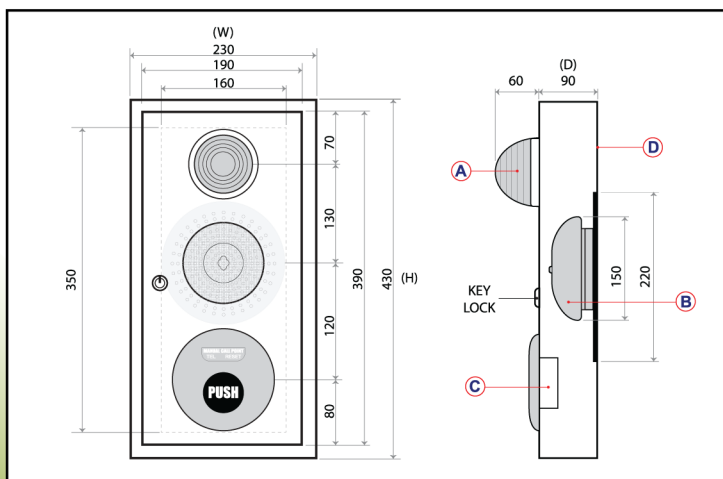

### C Manual Station **AH-9717** (Outside Box)

- Rated voltage : Type I 24 VDC
- Rated current : 30mA
- Function : Phone jack, Reset button, Confirmation LED Lamp
- Material : Fire proof plastic
- Dimension : 140 (Dia) X 45 (H) mm.
- Product : Taiwan

### D Combination Box

- Type : Surface Mounting Type
- Material : Iron material
- Key : Camlock open ~ close
- Dimension : 230 (W) X 90 (D) X 430 (H) mm.
- Color : Red, White
- Product : Thailand

## Dimensional Drawing