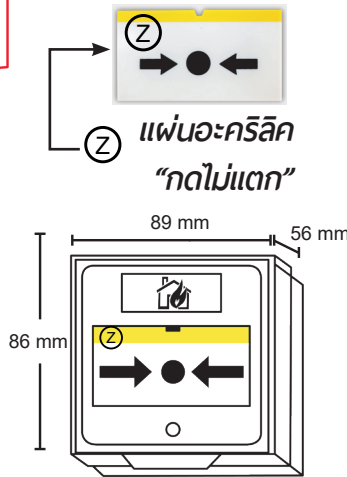

Resettable Manual Call Point With Clear Cover

YA105

**สวิตช์กดแจ้งเหตุ
โดยการกดด้วยมือ**
“แบบกดแผ่นอะคริลิกให้ทำงาน”
รีเซ็ตได้

Features

- Use for 12-24 VDC
- Conventional Fire Alarm Accessories
- Resettable Manual Call Point
- Transparent Cover (Clear Cover)
- One Way Single Pole
- Two Way Double Pole **Optional**
- 4 Colors for **Optional**

- Standard** (A) (B), (A) : Resettable Manual Call Point With Clear Cover YA105
 (B) : Test Manual by Key Test
- Optional** (C) : Resettable Manual Call Point With LED Indicating Lamp, Red Color (Made in Local)
Optional (D) : Resettable Manual Call Point With Key Switch (Made in Local)

Specifications

Model / Product	YA105 / Resettable Manual Call Point With Clear Cover
Input Voltage	12-24 VDC
Operating Current	2A
Withstood Voltage	250 VAC
Type / Color	Resettable / Red Color
Alarm Output	Contact One Way Single Pole
Weight / Dimension	155 g. / 86 X 89 X 56 mm.