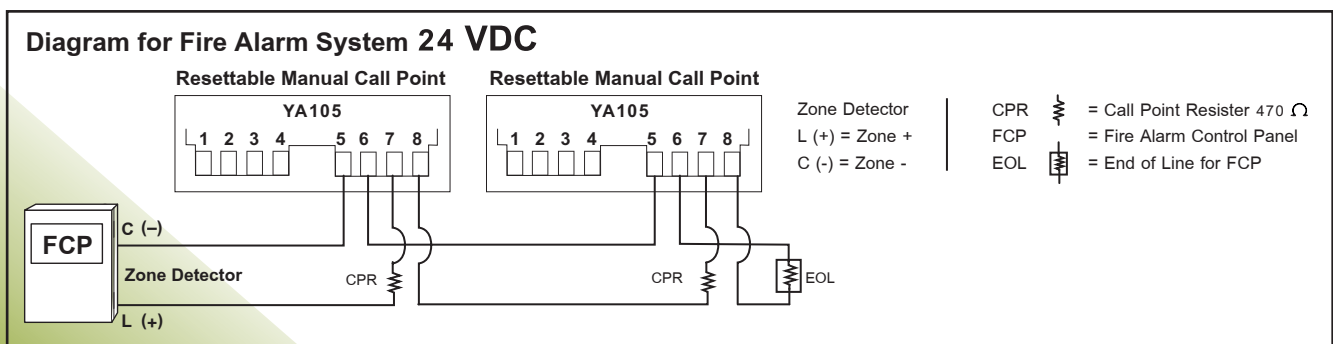

Wiring Diagram