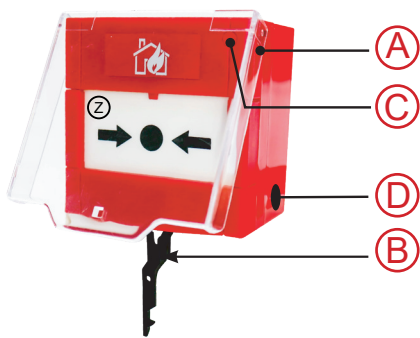

Resettable Manual Call Point With Clear Cover

YA105

**สวิตช์กดแจ้งเหตุ
โดยการกดด้วยมือ**
“แบบกดแผ่นอะคริลิกให้ทำงาน”
รีเซ็ตได้

Features

- Use for 12-24 VDC
- Conventional Fire Alarm Accessories
- Resettable Manual Call Point
- Transparent Cover (Clear Cover)
- One Way Single Pole
- Two Way Double Pole **Optional**
- 4 Colors for **Optional**

- Standard** (A) (B), (A) : Resettable Manual Call Point With Clear Cover YA105
 (B) : Test Manual by Key Test
- Optional** (C) : Resettable Manual Call Point With LED Indicating Lamp, Red Color (Made in Local)
Optional (D) : Resettable Manual Call Point With Key Switch (Made in Local)

Specifications

Model / Product	YA105 / Resettable Manual Call Point With Clear Cover
Input Voltage	12-24 VDC
Operating Current	2A
Withstood Voltage	250 VAC
Type / Color	Resettable / Red Color
Alarm Output	Contact One Way Single Pole
Weight / Dimension	155 g. / 86 X 89 X 56 mm.