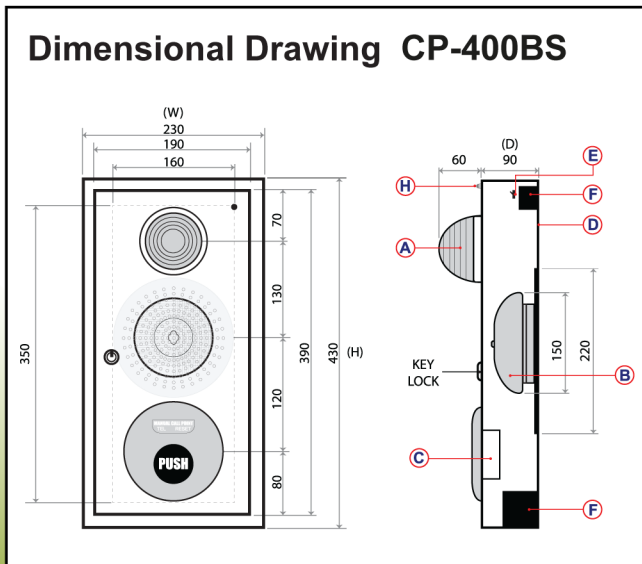

CP-400BS Combination Box With 24 VDC Battery

Specification

1. **(A) Fire indicating Lamp AH-9719 (Outside Box)**
2. Rated voltage : 24V DC | ○ Product : Taiwan
   - Lamp Red Color : 1 X LED 20mA
   - Dimension : 90 (Dia) X 70 (H) mm.

1. **(B) Fire Alarm Bell AH-0218 (Inside Box)**
2. Rated current : 25mA | ○ Product : Taiwan
   - Rated voltage : 24V DC
   - Volume : 93dB @1M
   - Dimension : Ø6" (152) X 56 (H) mm.

1. **(C) Manual Station AH-9717 (Outside Box)**
2. Rated current : 30mA | ○ Product : Taiwan
   - Rated voltage : Type I 24 VDC | ○ Material : Plastic
   - Function : Phone jack, Reset button, Confirmation LED Lamp
   - Dimension : 140 (Dia) X 45 (H) mm.

1. **(D) Combination Box**
2. Type : Surface Mounting Type | ○ Product : Thailand
   - Material : Iron material | ○ Color : Red, White
   - Key Lock : Camlock open ~ close
   - Dimension : 230 (W) X 90 (D) X 430 (H) mm.

1. **(E) Safety Breaker (Inside Box)**
2. Type : 220 VAC | ○ Product : China
   - Contact : 10A