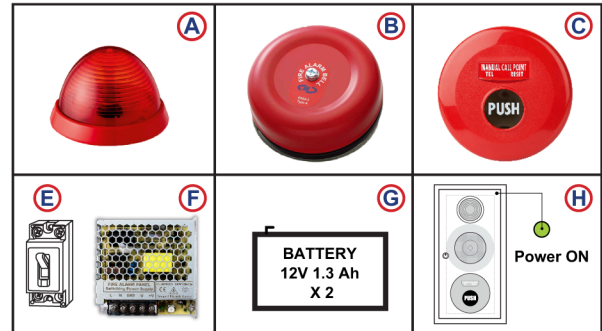

CP-400BS Combination Box With 24 VDC Battery

Specification

- (A) Fire indicating Lamp AH-9719 (Outside Box)**
- Rated voltage : 24V DC | ○ Product : Taiwan
 - Lamp Red Color : 1 X LED 20mA
 - Dimension : 90 (Dia) X 70 (H) mm.

- (E) Safety Breaker (Inside Box)**
- Type : 220 VAC | ○ Product : China
 - Contact : 10A

CP-400BS With Battery
Combination Box

Red Color

CP-400BS With Battery
Combination Box

White Color

Vertical
or
Horizontal

CP-400BS With Battery
Red Color or White Color

- (F) Switching & Charger Power Supply (Inside Box)**
- Input : AC 100-220V | ○ Product : China
 - Output : DC 28V 3.5A

- (G) Battery X2 (Inside Box)**
- Voltage : 12 VDC X 2 (24 VDC) | ○ Product : Thailand
 - Current : 1.3 Ah

- (H) Power ON (Outside Box)**
- Lamp : LED
 - Color : Green Color or Red Color
 - Size : 8 mm.
 - Product : Thailand